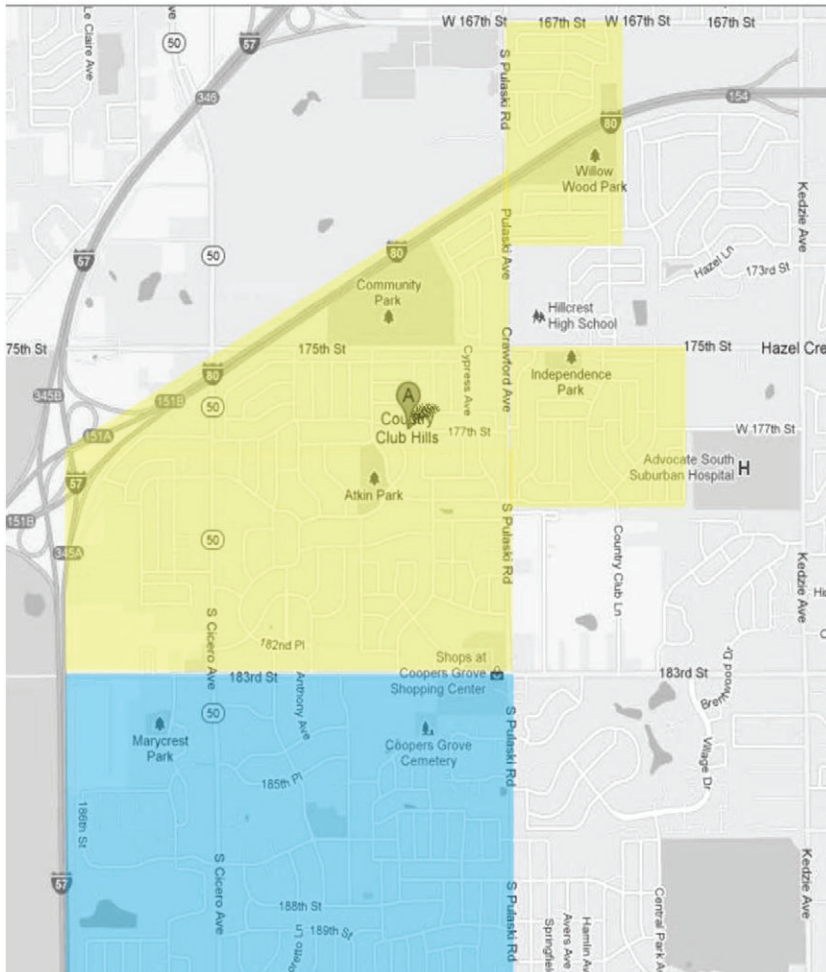

JUNE						
S	M	T	W	T	F	S
4	5	6	7	8	9	10
11	12	13	14	15	16	17
18	19	20	21	22	23	24
25	26	27	28	29	30	

JULY						
S	M	T	W	T	F	S
2	3	4	5	6	7	8
9	10	11	12	13	14	15
16	17	18	19	20	21	22
23	24	25	26	27	28	29
30	31					

AUGUST						
S	M	T	W	T	F	S
6	7	8	9	10	11	12
13	14	15	16	17	18	19
20	21	22	23	24	25	26
27	28	29	30	31		

SEPTEMBER						
S	M	T	W	T	F	S
3	4	5	6	7	8	9
10	11	12	13	14	15	16
17	18	19	20	21	22	23
24	25	26	27	28	29	30

DECEMBER						
S	M	T	W	T	F	S
3	4	5	6	7	8	9
10	11	12	13	14	15	16
17	18	19	20	21	22	23
24	25	26	27	28	29	30
31						

 Residents who live in the Yellow area, North of 183rd Street, your recycling day is marked in Yellow on the calendar. Residents who live in the Blue area, South of

 183rd Street, your recycling day is marked in Blue on the calendar.

\*Residents who live ON 183rd Street: If you are on the North side of 183rd, please follow the Yellow days. If you are on the South side of the street, please follow the BLUE days.