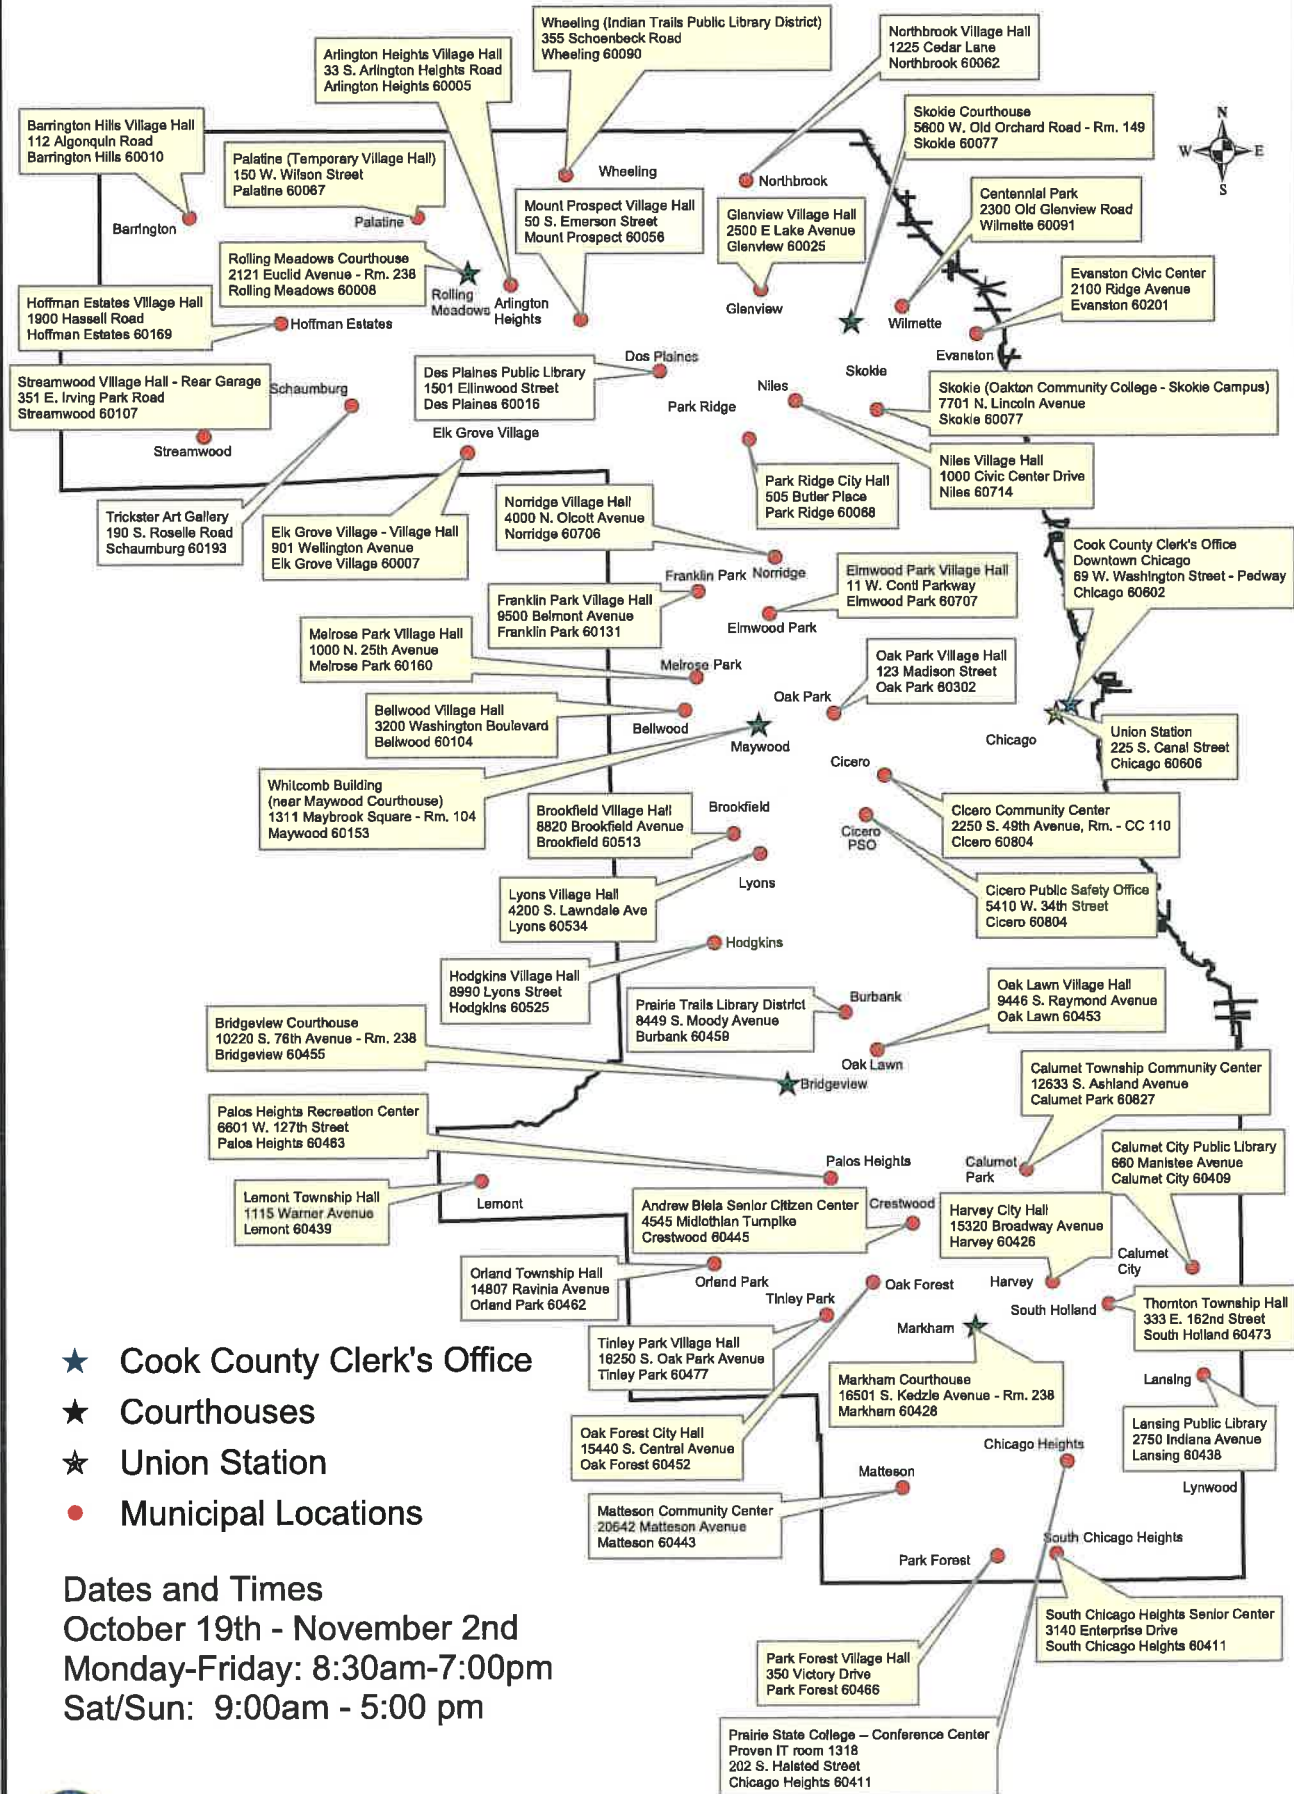

Early Voting / Mail Ballot Drop-Off Sites

Nov 3, 2020 Presidential General Election - Suburban Cook County

Karen A. Yarbrough
 cookcountyclerk.com

Sept 9, 2020 - OFFICIAL